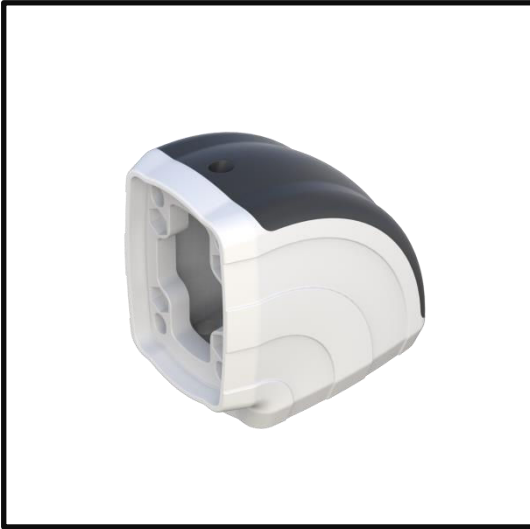

IP-060.420

90° Angle Piece

Weight (gr)	654
Color / Ral Code	7035 / 7016
Package	1
Package Dimension (mm)	120 x 75 x 115
Movement	Fixed