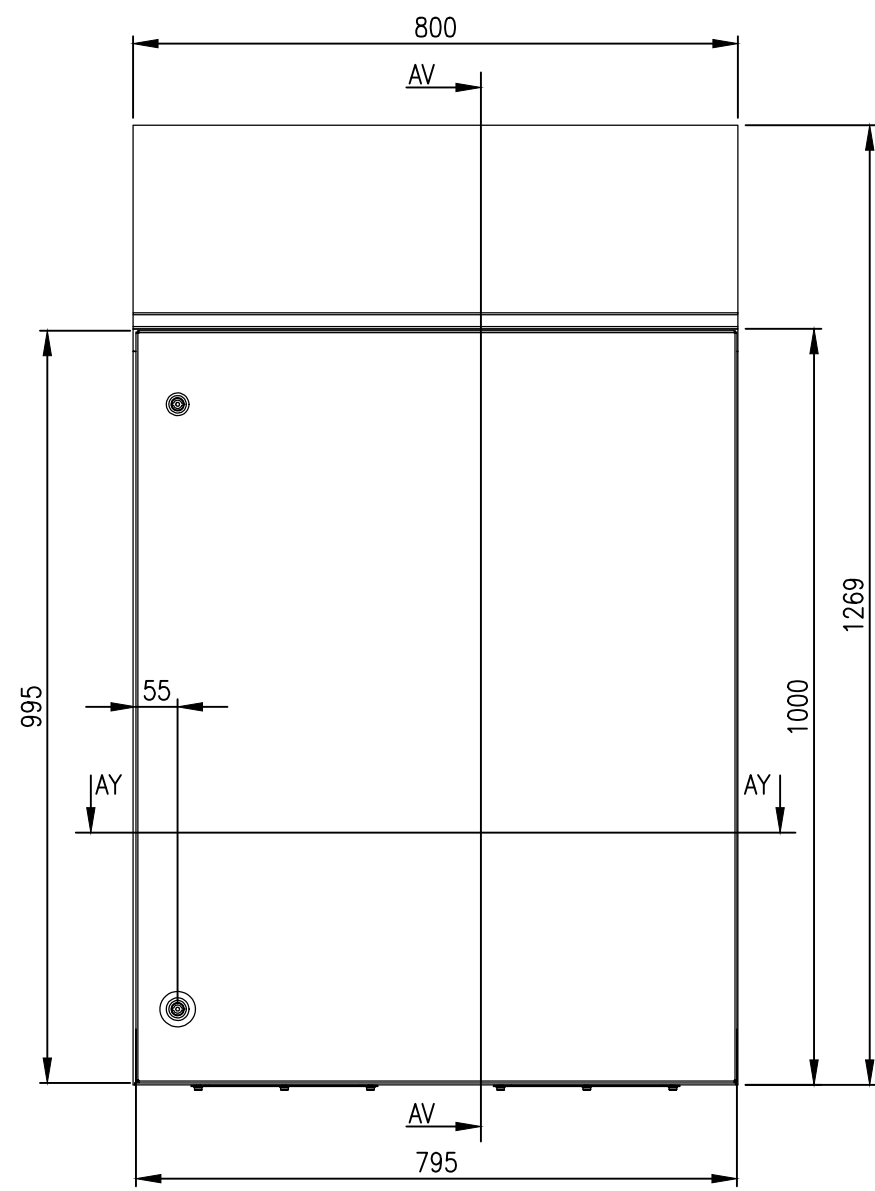

SECTION AV-AV

FRONT VIEW

RIGHT SIDE VIEW

SECTION AU-AU

SECTION AY-AY

MOUNTING PLATE (PAINTED TO RAL9010)

MATERIAL
 BODY: 2.0mm GALVANISED STEEL SHEET
 DOOR: 2.0mm GALVANISED STEEL SHEET
 MOUNTING PLATE: GALVANISED STEEL SHEET
 GLAND PLATE: 2.0mm GALVANISED STEEL SHEET
 SEAL: POLYURETHANE
 COLOUR: RAL2000 ORANGE (SMOOTH FINISH)

 PROTECTION: IP66 IK10, NEMA 4
 STANDARD: IEC62208, IEC/EN/AS60529

© IP ENCLOSURES 2023.
 THIS DRAWING SHALL NOT BE COPIED OR REPRODUCED WITHOUT
 AUTHORISATION FROM IP ENCLOSURES.
 www.ipenclosures.com.au

Itemref	Quantity	Title/Name, designation, material, dimension etc	Article No./Reference
Designed by IP	Checked by IP	Approved by - date 01/02/23	Filename IP-SSR1008030-HD-OR
Date 01/02/23	Scale 1:10	Edition 0	
IP Enclosures		1000x800x300 HD STEEL SLOPING ROOF ENCLOSURE	
IP-SSR1008030-HD-OR		Sheet 1/1	