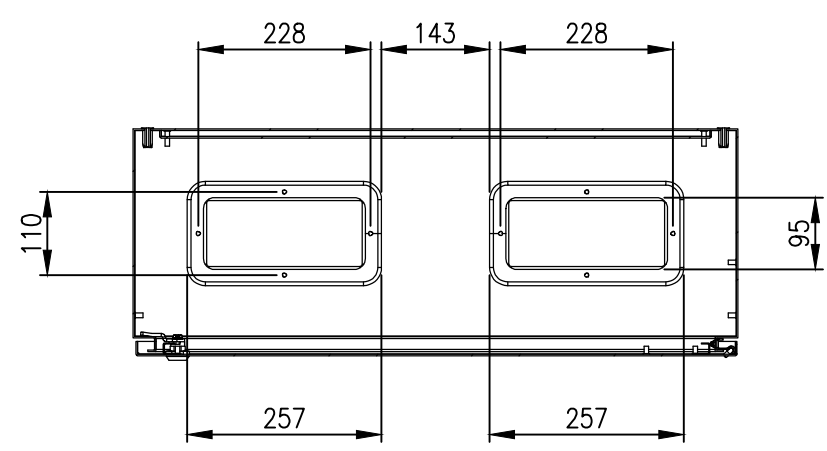

SECTION AV-AV

FRONT VIEW

RIGHT SIDE VIEW

SECTION AU-AU

SECTION AY-AY

MOUNTING PLATE (PAINTED TO RAL9010)

MATERIAL
 BODY: 2.0mm GALVANISED STEEL SHEET
 DOOR: 2.0mm GALVANISED STEEL SHEET
 MOUNTING PLATE: GALVANISED STEEL SHEET
 GLAND PLATE: 2.0mm GALVANISED STEEL SHEET
 SEAL: POLYURETHANE
 COLOUR: RAL2000 ORANGE (SMOOTH FINISH)

 PROTECTION: IP66 IK10, NEMA 4
 STANDARD: IEC62208, IEC/EN/AS60529

© IP ENCLOSURES 2023.
 THIS DRAWING SHALL NOT BE COPIED OR REPRODUCED WITHOUT
 AUTHORISATION FROM IP ENCLOSURES.
 www.ipenclosures.com.au

Itemref	Quantity	Title/Name, designation, material, dimension etc	Article No./Reference
Designed by IP	Checked by IP	Approved by - date 01/02/23	Filename IP-SSR1008030-HD-OR
Date 01/02/23	Scale 1:10	Edition 0	
IP Enclosures		1000x800x300 HD STEEL SLOPING ROOF ENCLOSURE	
IP-SSR1008030-HD-OR		Sheet 1/1	