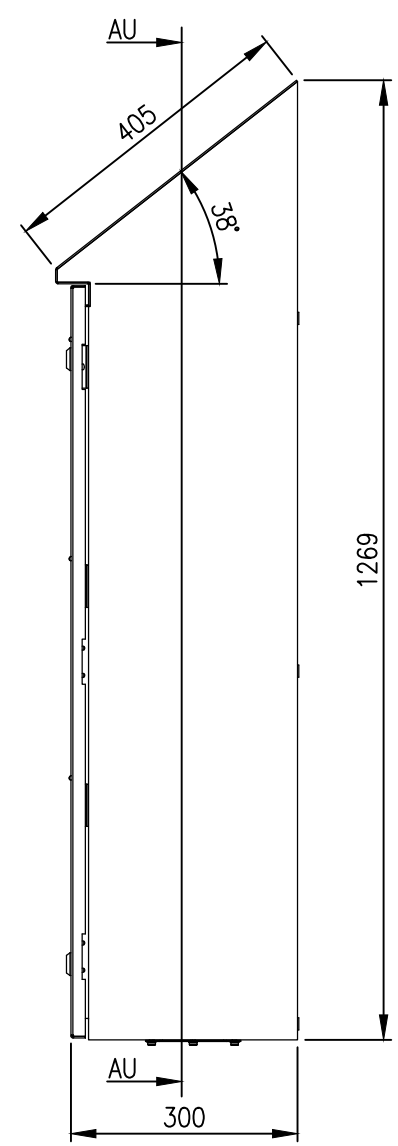

SECTION AV-AV

FRONT VIEW

RIGHT SIDE VIEW

SECTION AU-AU

SECTION AY-AY

MOUNTING PLATE (PAINTED TO RAL9010)

MATERIAL
 BODY: 2.0mm GALVANISED STEEL SHEET
 DOOR: 2.0mm GALVANISED STEEL SHEET
 MOUNTING PLATE: GALVANISED STEEL SHEET
 GLAND PLATE: 2.0mm GALVANISED STEEL SHEET
 SEAL: POLYURETHANE
 COLOUR: RAL2000 ORANGE (SMOOTH FINISH)

 PROTECTION: IP66 IK10, NEMA 4
 STANDARD: IEC62208, IEC/EN/AS60529

© IP ENCLOSURES 2023.
 THIS DRAWING SHALL NOT BE COPIED OR REPRODUCED WITHOUT
 AUTHORISATION FROM IP ENCLOSURES.
 www.ipenclosures.com.au

Itemref	Quantity	Title/Name, designation, material, dimension etc	Article No./Reference
Designed by IP	Checked by IP	Approved by - date 01/02/23	Filename IP-SSR1008030-HD-OR
Date 01/02/23	Scale 1:10	Edition 0	
IP Enclosures		1000x800x300 HD STEEL SLOPING ROOF ENCLOSURE	
IP-SSR1008030-HD-OR		Sheet 1/1	