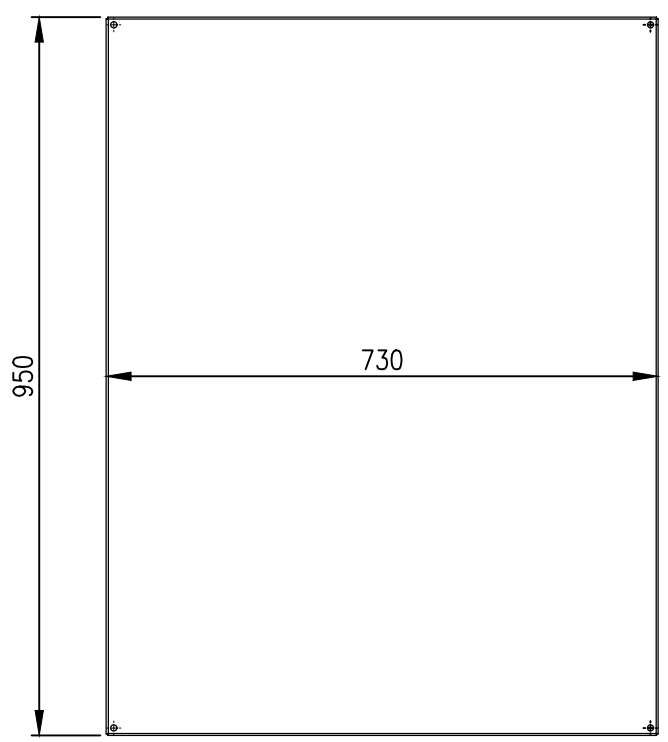

SECTION AV-AV

FRONT VIEW

RIGHT SIDE VIEW

SECTION AU-AU

SECTION AY-AY

MOUNTING PLATE (PAINTED TO RAL9010)

MATERIAL
 BODY: 2.0mm GALVANISED STEEL SHEET
 DOOR: 2.0mm GALVANISED STEEL SHEET
 MOUNTING PLATE: GALVANISED STEEL SHEET
 GLAND PLATE: 2.0mm GALVANISED STEEL SHEET
 SEAL: POLYURETHANE
 COLOUR: RAL2000 ORANGE (SMOOTH FINISH)

Itemref	Quantity	Title/Name, designation, material, dimension etc	Article No./Reference
Designed by IP	Checked by IP	Approved by - date 01/02/23	Filename IP-SSR1008030-HD-OR
Date 01/02/23	Scale 1:10	Edition 0	
IP Enclosures		1000x800x300 HD STEEL SLOPING ROOF ENCLOSURE	
IP-SSR1008030-HD-OR		Sheet 1/1	