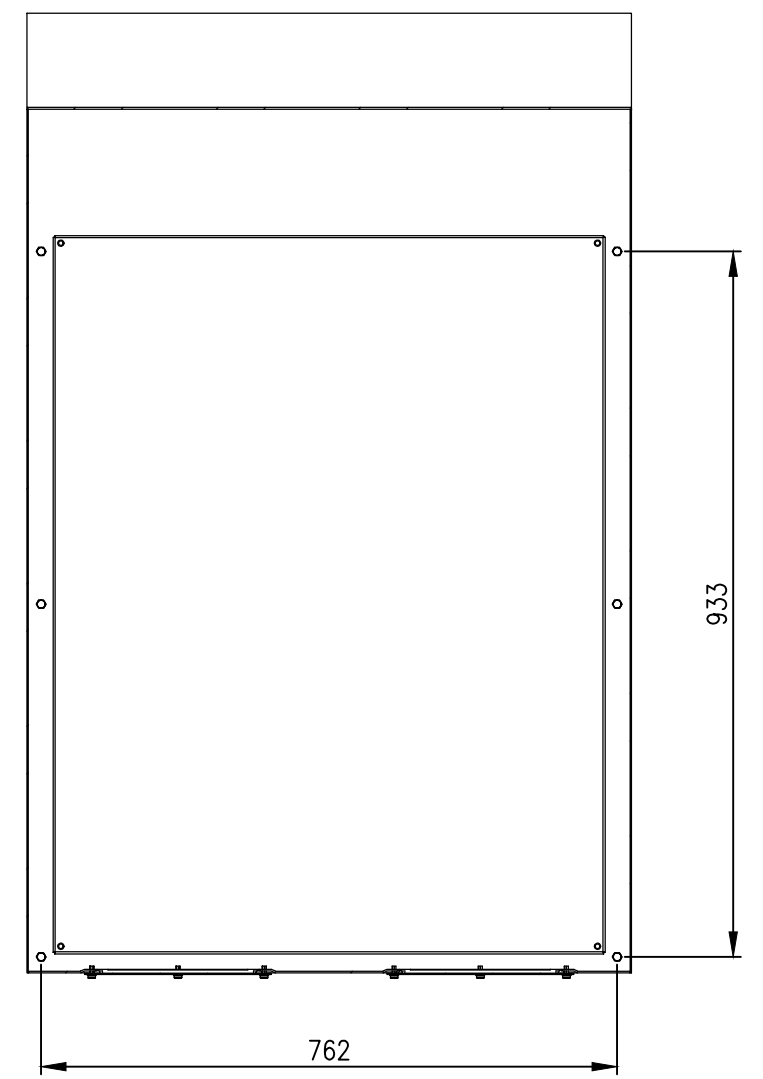

SECTION AV-AV

FRONT VIEW

RIGHT SIDE VIEW

SECTION AU-AU

SECTION AY-AY

MOUNTING PLATE (PAINTED TO RAL9010)

MATERIAL
 BODY: 2.0mm GALVANISED STEEL SHEET
 DOOR: 2.0mm GALVANISED STEEL SHEET
 MOUNTING PLATE: GALVANISED STEEL SHEET
 GLAND PLATE: 2.0mm GALVANISED STEEL SHEET
 SEAL: POLYURETHANE
 COLOUR: RAL2000 ORANGE (SMOOTH FINISH)

Itemref	Quantity	Title/Name, designation, material, dimension etc	Article No./Reference
Designed by IP	Checked by IP	Approved by - date 01/02/23	Filename IP-SSR1008030-HD-OR
Date 01/02/23	Scale 1:10	Edition 0	
IP Enclosures		1000x800x300 HD STEEL SLOPING ROOF ENCLOSURE	
IP-SSR1008030-HD-OR		Sheet 1/1	